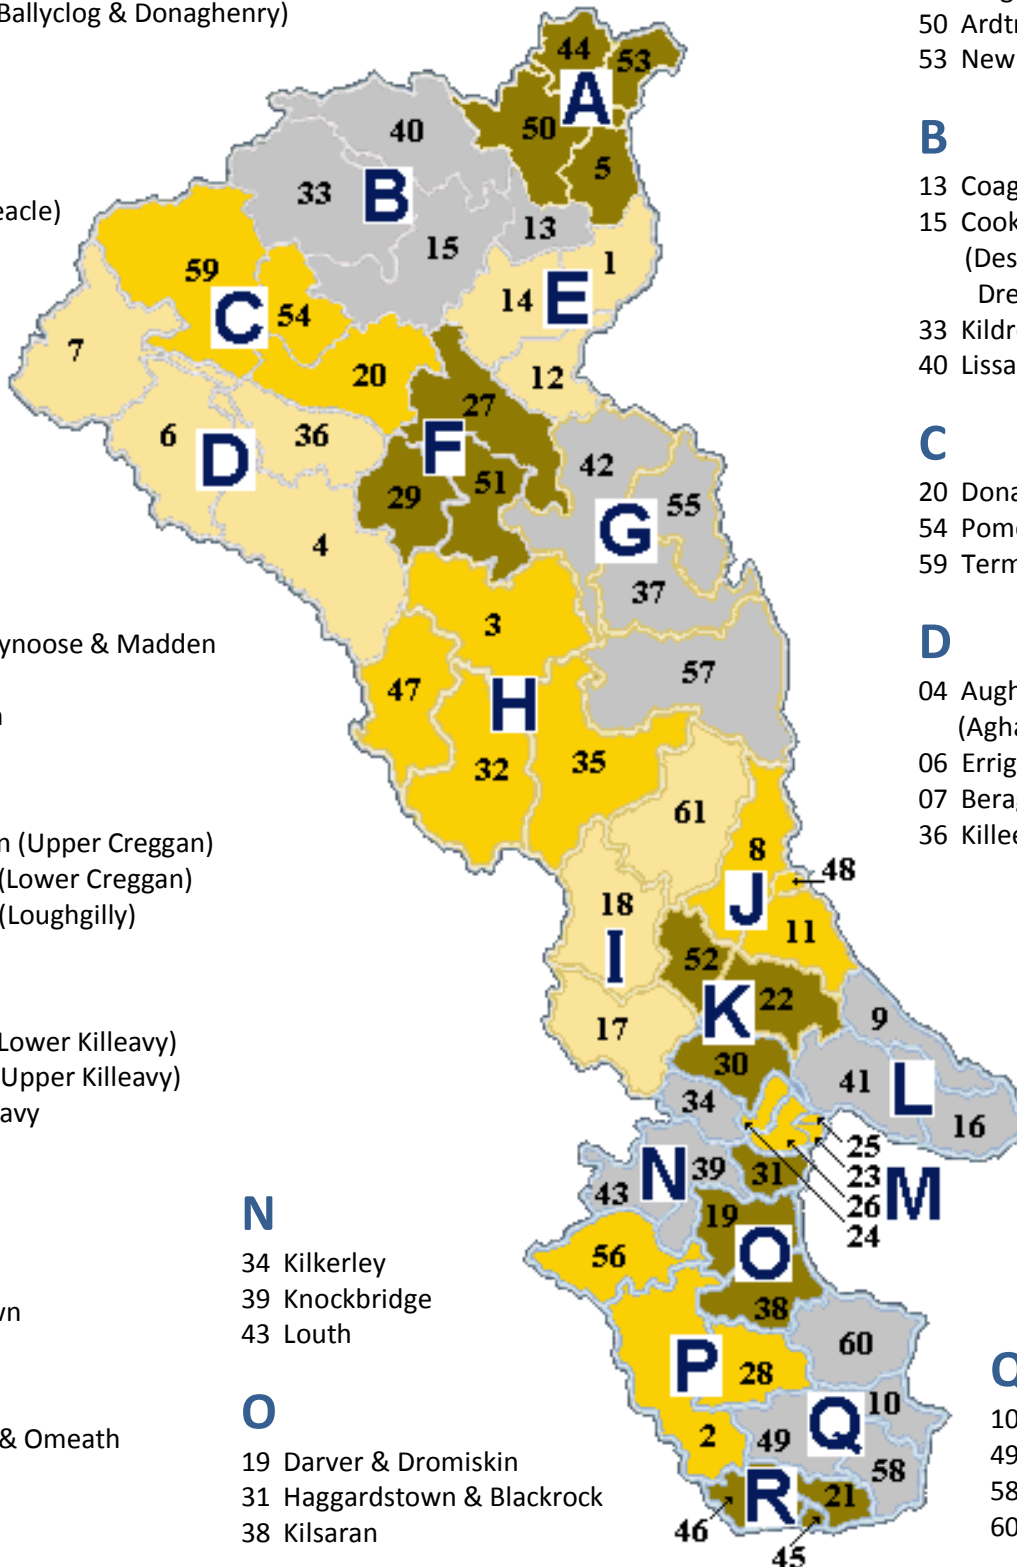

K

- 22 Dromintee
- 30 Faughart
- 52 Mullaghbawn

L

- 09 Carlingford & Omeath
- 16 Cooley
- 41 Lordship

M

- 23 Dundalk, Holy Family
- 24 Dundalk, Holy Redeemer
- 25 Dundalk, St. Joseph's
- 26 Dundalk, St. Patrick's

N

- 34 Kilkierley
- 39 Knockbridge
- 43 Louth

O

- 19 Darver & Dromiskin
- 31 Haggardstown & Blackrock
- 38 Kilsaran

P

- 02 Ardee & Collon
- 28 Dunleer
- 56 Tallanstown

A

- 05 Ballinderry
- 44 Magherafelt
- 50 Ardtrea
- 53 Newbridge

B

- 13 Coagh
- 15 Cookstown (Desertcreight & Dreeyloran)
- 33 Kildress
- 40 Lissan

C

- 20 Donaghmore
- 54 Pomeroy
- 59 Termonmaguirc

D

- 04 Aghnacloy (Aghaloo & Carnteel)
- 06 Errigal Ciaran
- 07 Beragh
- 36 Killeeshil

Q

- 10 Clogherhead
- 49 Monasterboice
- 58 Termonfechin
- 60 Togher

R

- 21 Drogheda
- 45 Mell
- 46 Mellifont