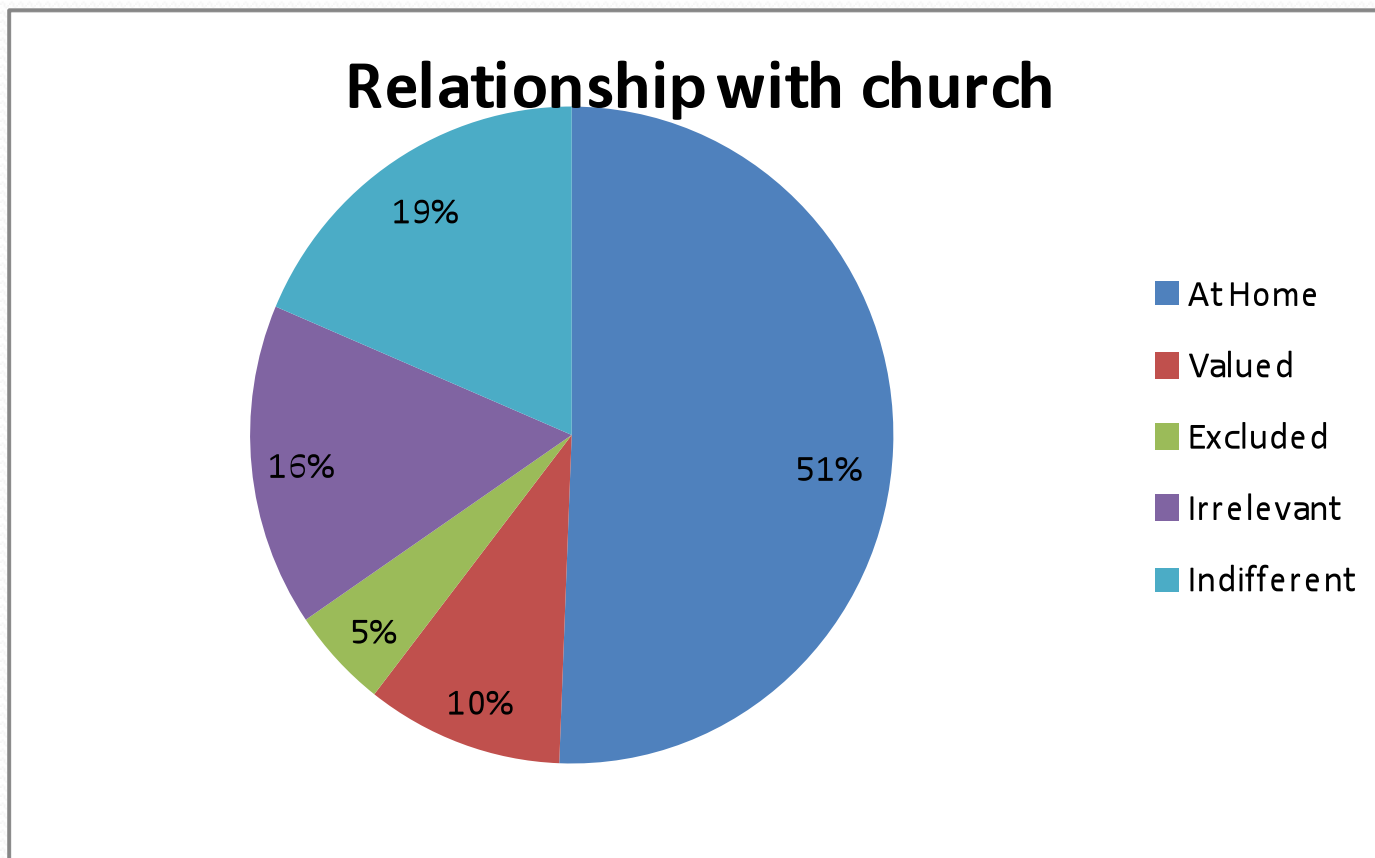

Justice, Peace and Development Commission

Engagement Exercise - Pilot

Relationship with the Church

Difficulties with the Church

	18 - 35	35 - 65	>65	Total
Yes	58%	61%	38%	57%
No	42%	39%	63%	43%

Difficulty/Disagree with church

Could the Church do things?

	18 - 35	35 - 65	>65	Total
Yes	26%	37%	23%	31%
No	74%	63%	78%	69%

Working together with the Church

	18 - 35	35 - 65	>65	Total
Yes	36%	33%	31%	33%
No	64%	67%	69%	67%

Pope Francis

	18 - 35	35 - 65	>65	Total
Yes	25%	39%	46%	36%
No	53%	39%	29%	41%
No Comment	22%	22%	25%	23%

Has new Pope made a difference?