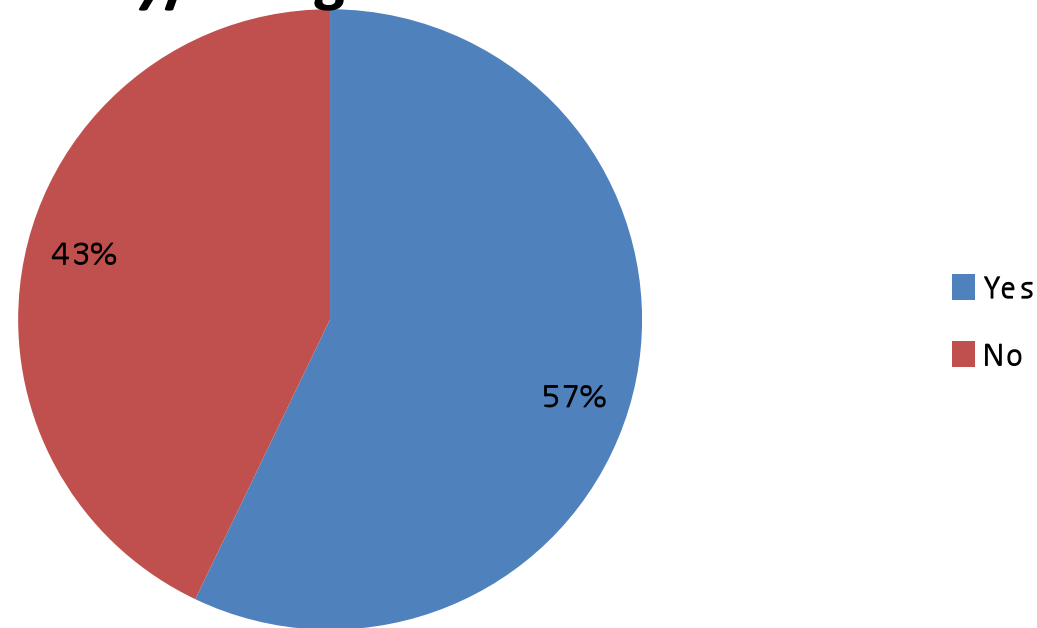

Justice, Peace and Development Commission

Engagement Exercise - Pilot

Relationship with the Church

Difficulties with the Church

	18 - 35	35 - 65	>65	Total
Yes	58%	61%	38%	57%
No	42%	39%	63%	43%

Difficulty/Disagree with church

Could the Church do things?

	18 - 35	35 - 65	>65	Total
Yes	26%	37%	23%	31%
No	74%	63%	78%	69%

Working together with the Church

	18 - 35	35 - 65	>65	Total
Yes	36%	33%	31%	33%
No	64%	67%	69%	67%

Pope Francis

	18 - 35	35 - 65	>65	Total
Yes	25%	39%	46%	36%
No	53%	39%	29%	41%
No Comment	22%	22%	25%	23%

Has new Pope made a difference?