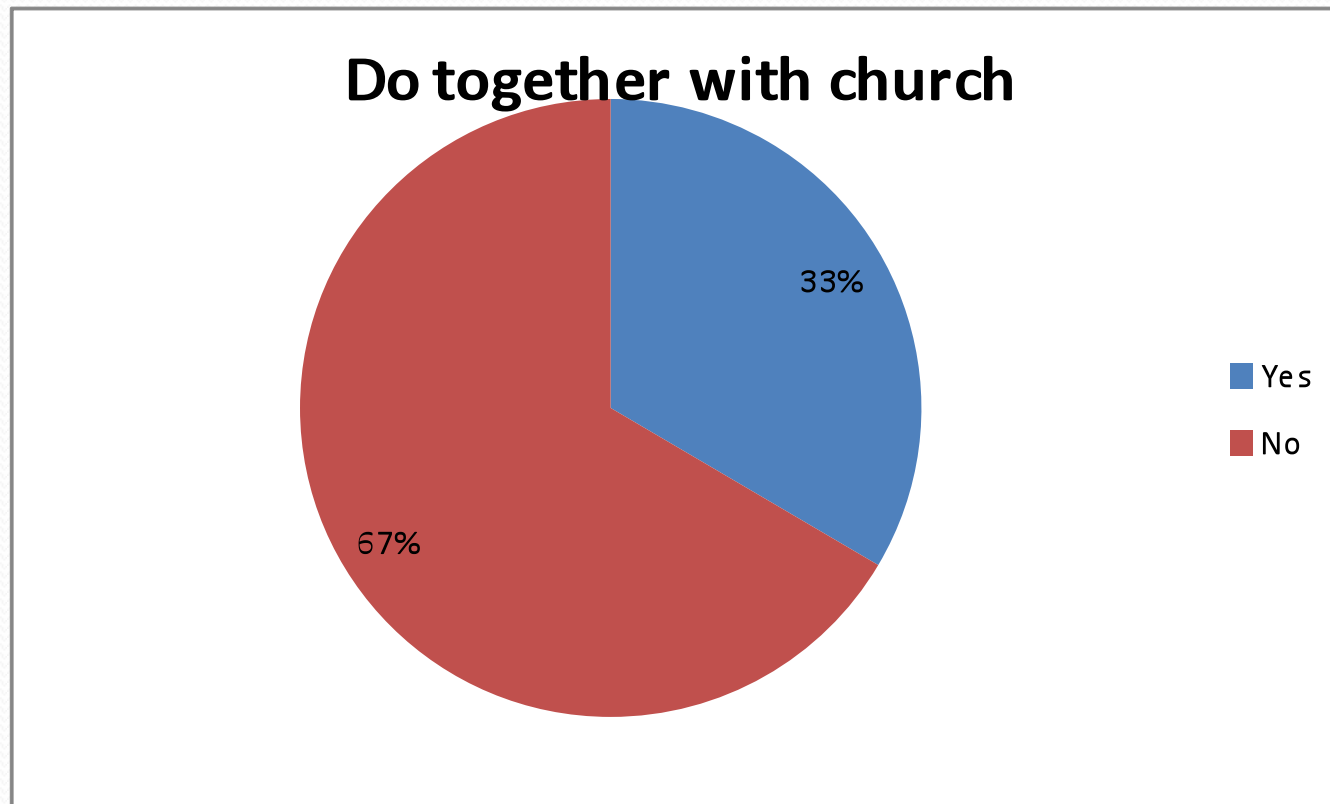

Justice, Peace and Development Commission

Engagement Exercise - Pilot

Relationship with the Church

Difficulties with the Church

	18 - 35	35 - 65	>65	Total
Yes	58%	61%	38%	57%
No	42%	39%	63%	43%

Difficulty/Disagree with church

Could the Church do things?

	18 - 35	35 - 65	>65	Total
Yes	26%	37%	23%	31%
No	74%	63%	78%	69%

Working together with the Church

	18 - 35	35 - 65	>65	Total
Yes	36%	33%	31%	33%
No	64%	67%	69%	67%

Pope Francis

	18 - 35	35 - 65	>65	Total
Yes	25%	39%	46%	36%
No	53%	39%	29%	41%
No Comment	22%	22%	25%	23%

Has new Pope made a difference?