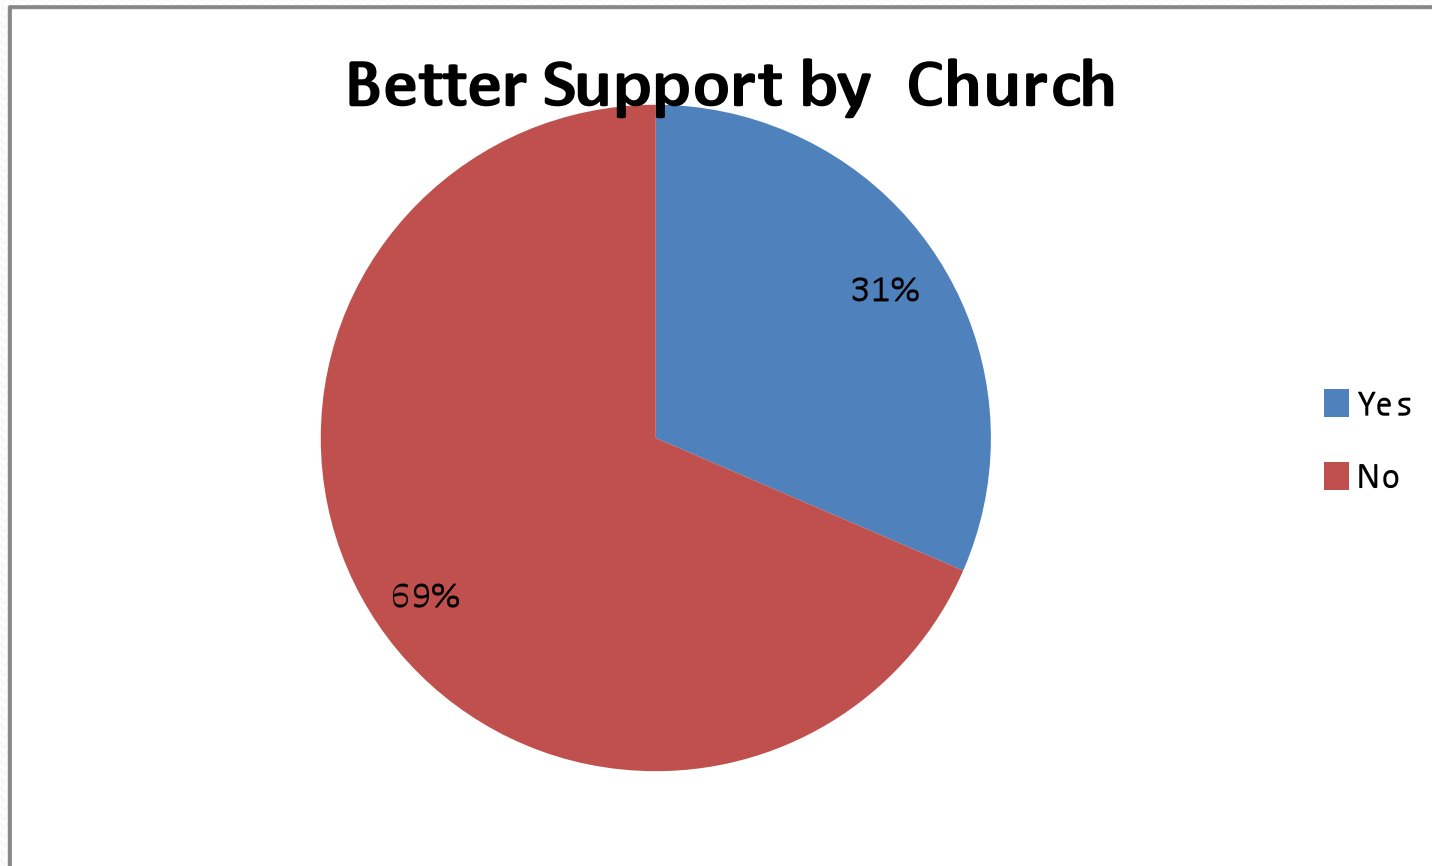

Justice, Peace and Development Commission

Engagement Exercise - Pilot

Relationship with the Church

Difficulties with the Church

	18 - 35	35 - 65	>65	Total
Yes	58%	61%	38%	57%
No	42%	39%	63%	43%

Difficulty/Disagree with church

Could the Church do things?

	18 - 35	35 - 65	>65	Total
Yes	26%	37%	23%	31%
No	74%	63%	78%	69%

Working together with the Church

	18 - 35	35 - 65	>65	Total
Yes	36%	33%	31%	33%
No	64%	67%	69%	67%

Pope Francis

	18 - 35	35 - 65	>65	Total
Yes	25%	39%	46%	36%
No	53%	39%	29%	41%
No Comment	22%	22%	25%	23%

Has new Pope made a difference?