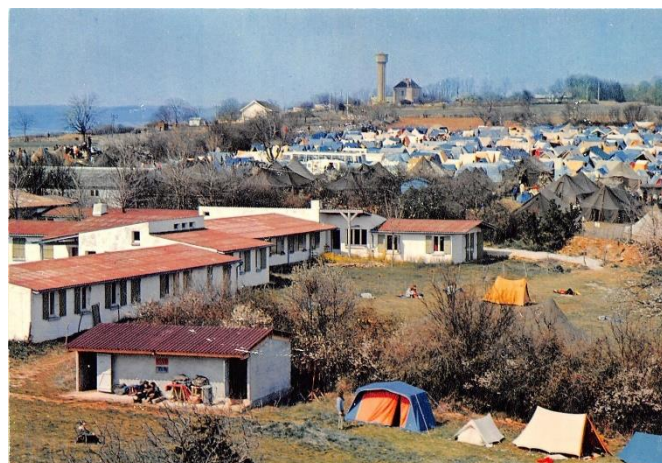

EXPLORING CHRISTIAN PILGRIMAGE

A new school and parish exhibition by the Armagh P&S Commission.

Croagh Patrick

Lough Derg

Holy Sepulchre

Taize - A city of tents

This exhibition has been assembled into 40 picture poster boards. It invites us to explore the idea of pilgrimage as part of Catholic spirituality. Using as its core work research by Archdeacon Jim Carroll when on sabbatical the commission has assembled a collection of materials and publications to assist youth and older folk understand the place pilgrimage has at the heart of the Christian story.